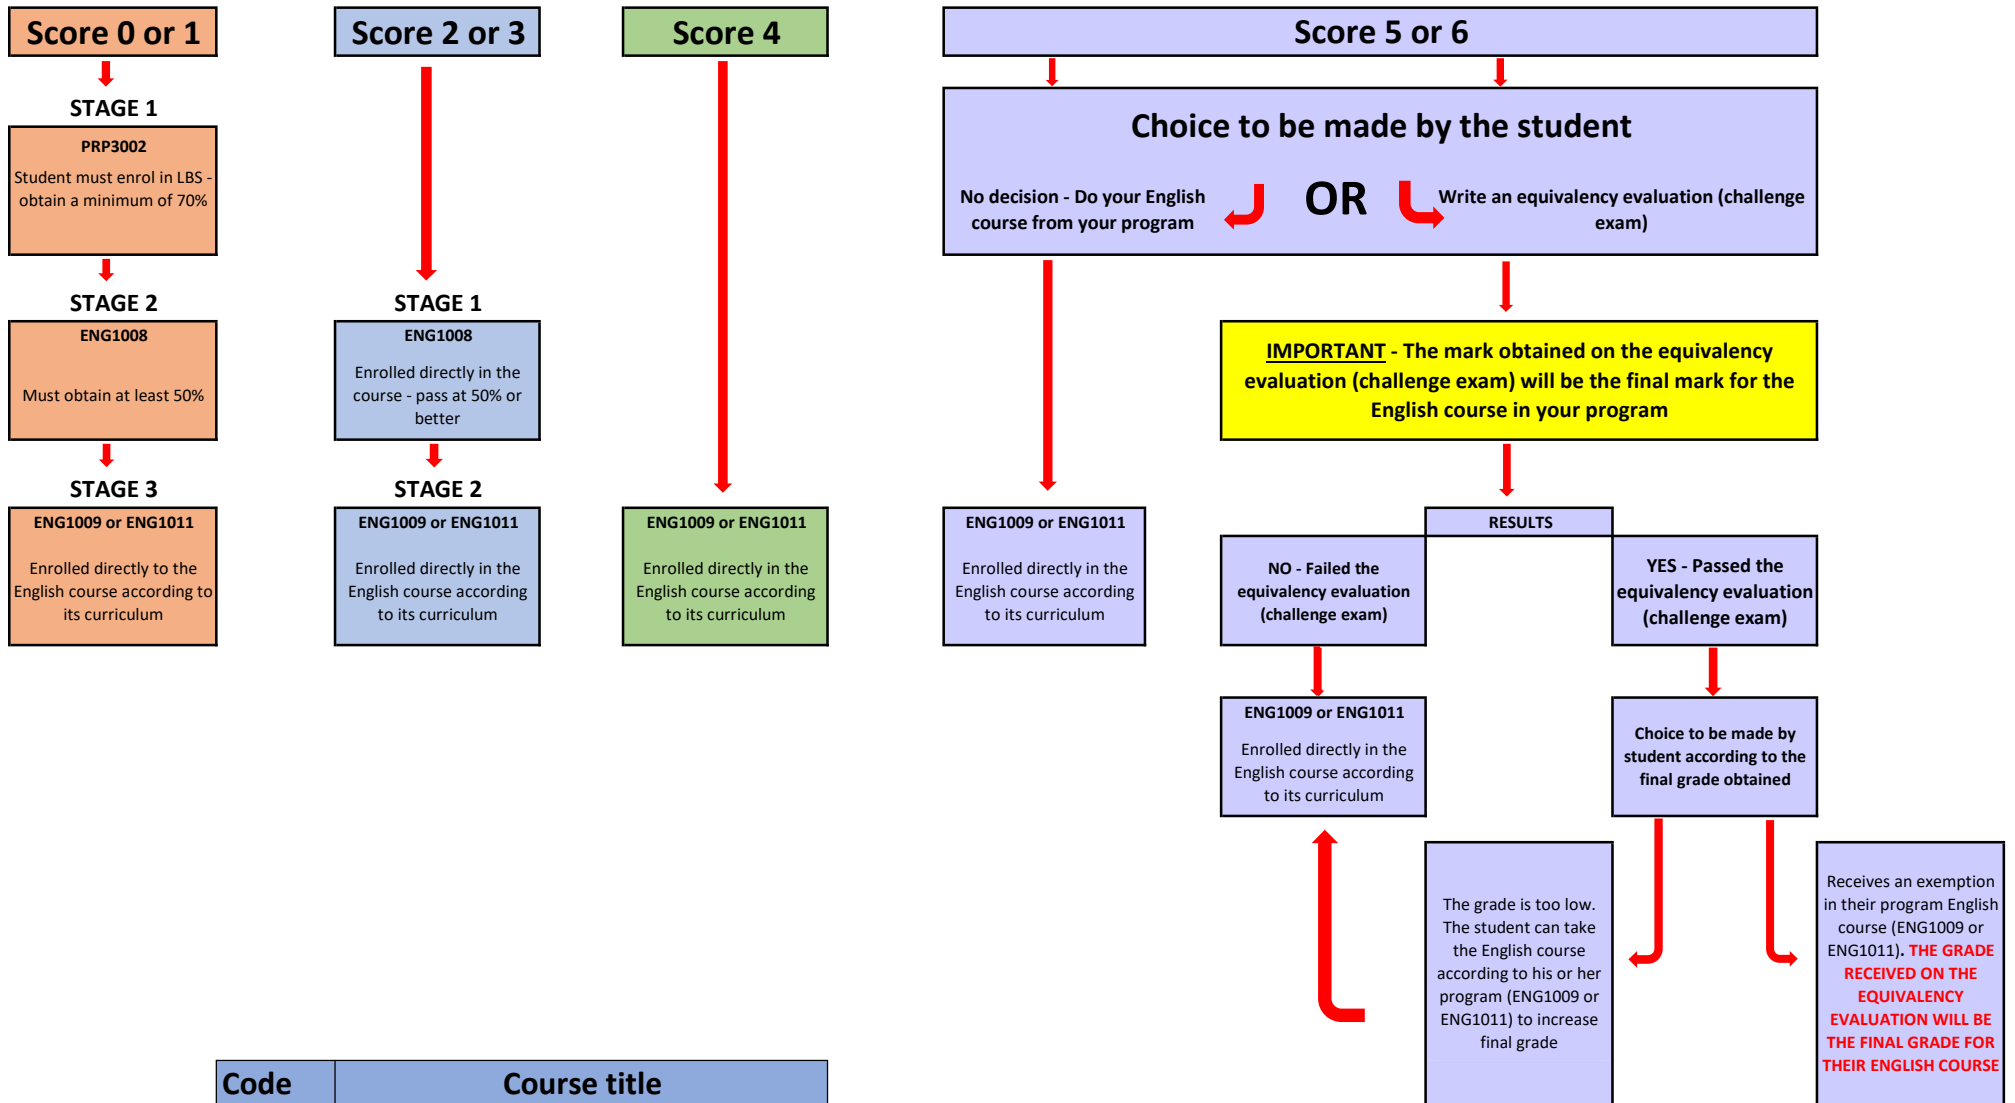

# Student's pathway to their English course

## Accuplacer assessment tool- Path according to final score

Code	Course title
PRP3002	English communication- Beginner
ENG1008	Preparatory English
ENG1009	English in the work place
ENG1011	Professional Communication in English